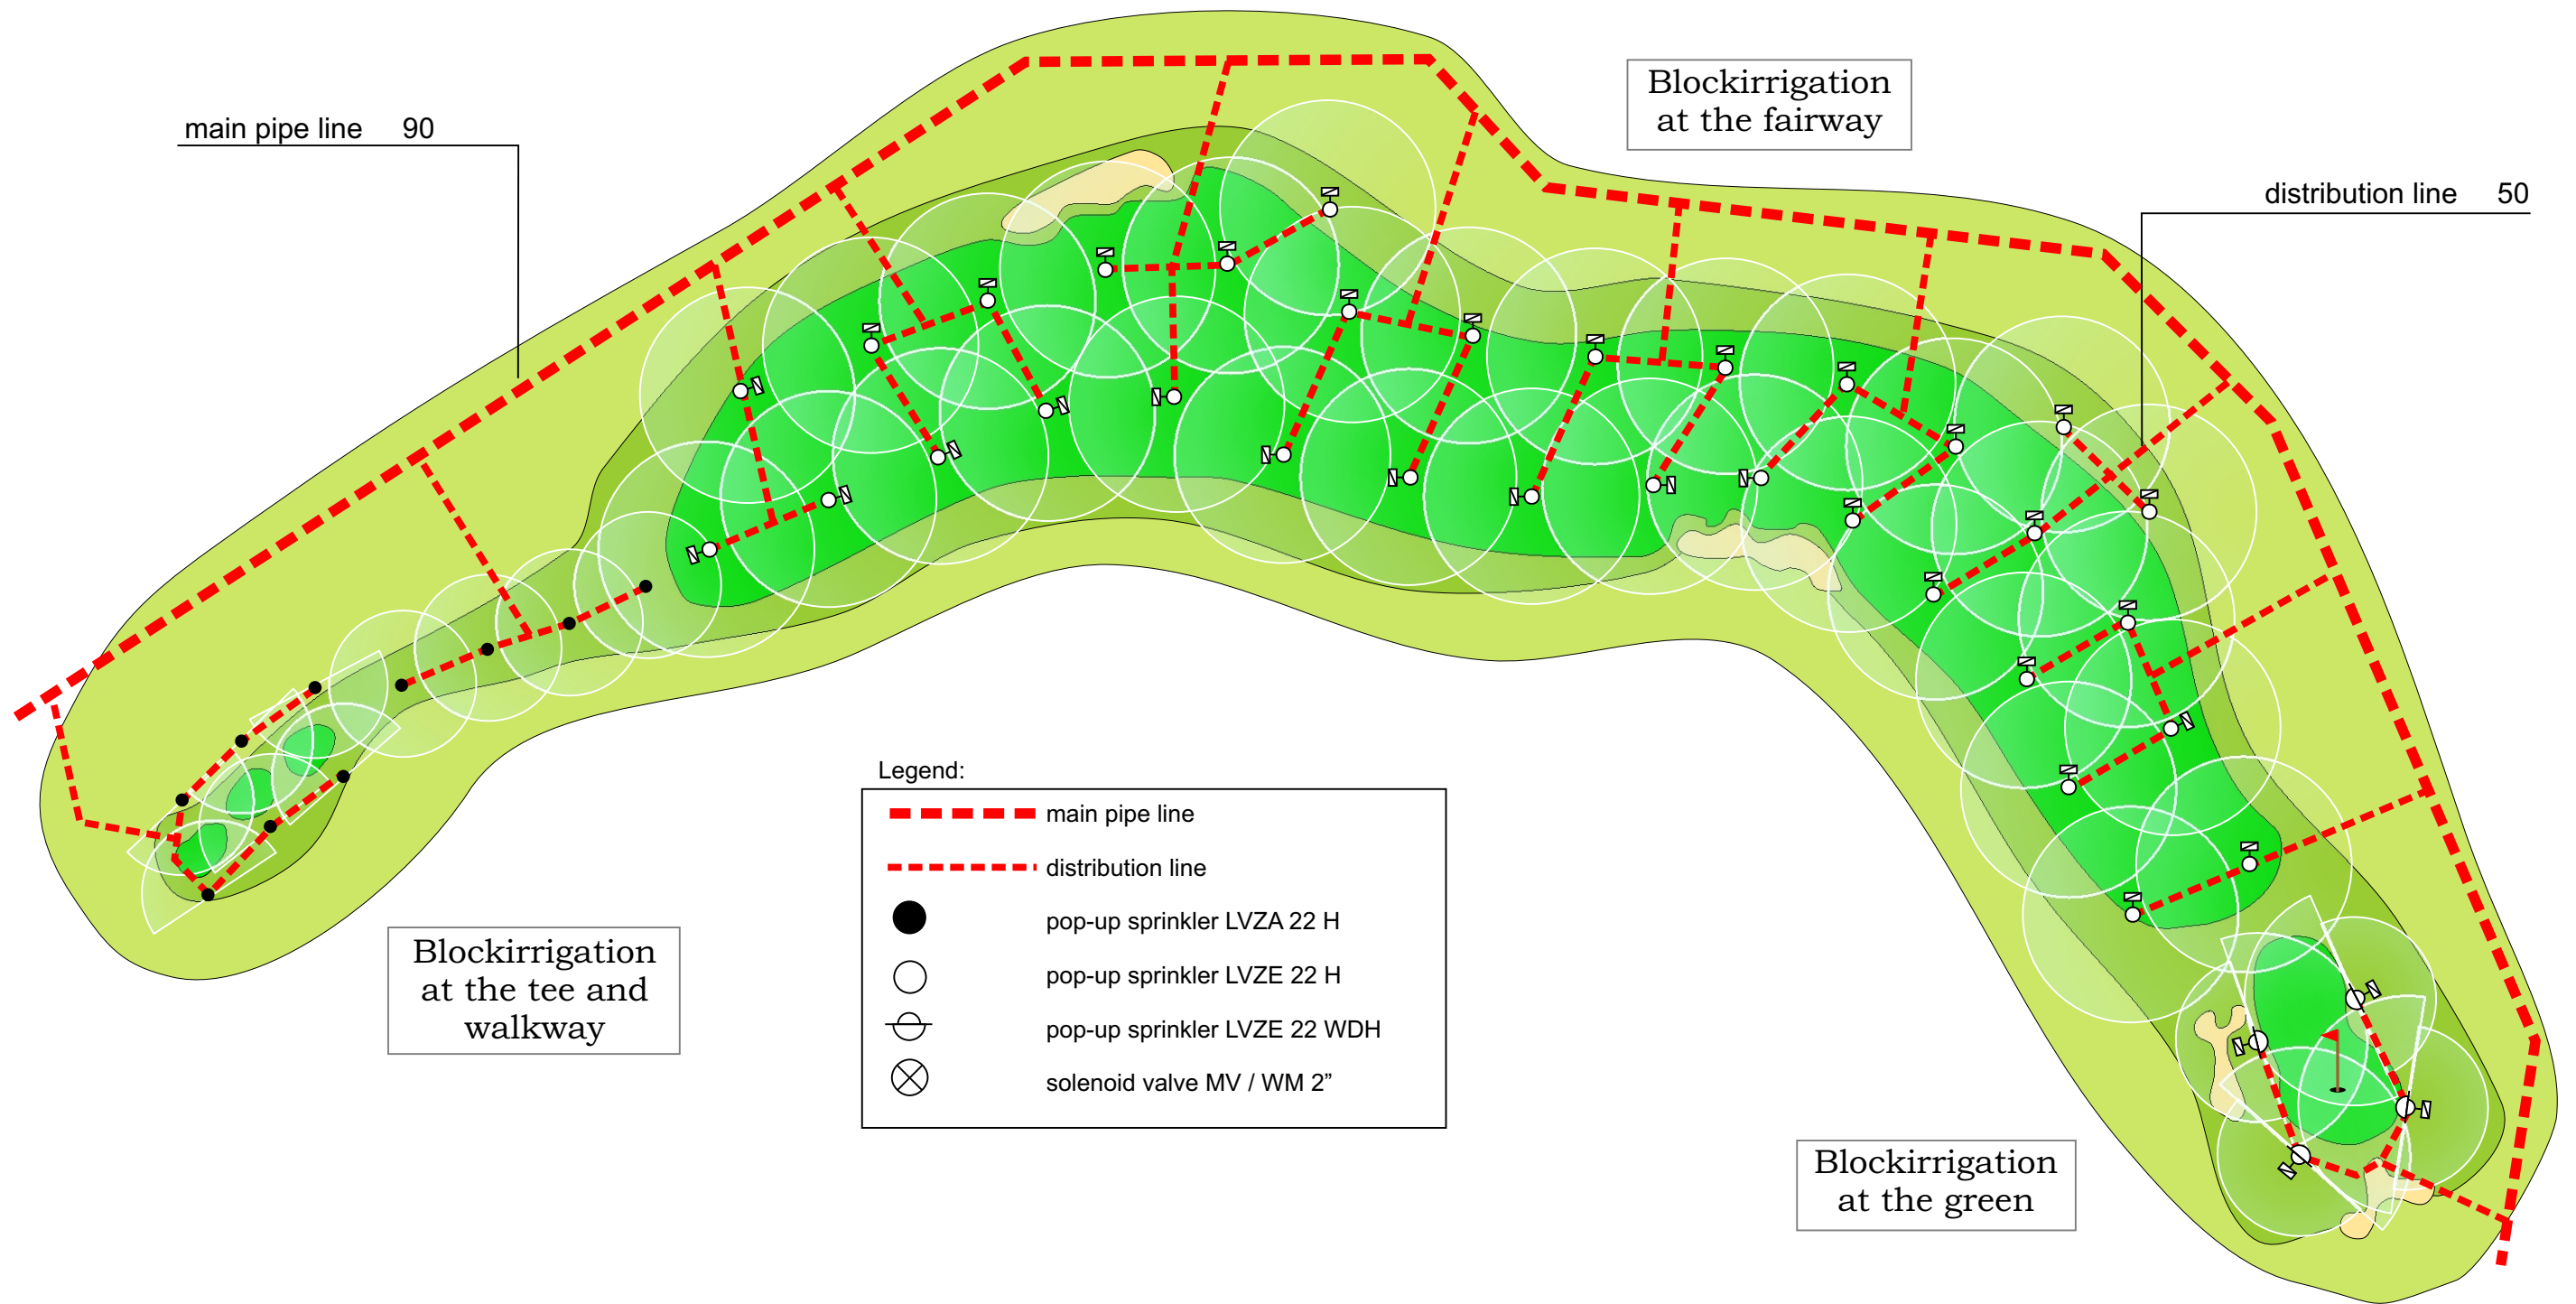

GOLF COURSE IRRIGATION

Example for irrigation of a complete hole including two row fairway- and walkway-irrigation:

Legend:

- - - main pipe line
- · - · - distribution line
- pop-up sprinkler LVZA 22 H
- pop-up sprinkler LVZE 22 H
- ⊖ pop-up sprinkler LVZE 22 WDH
- ⊗ solenoid valve MV / WM 2"